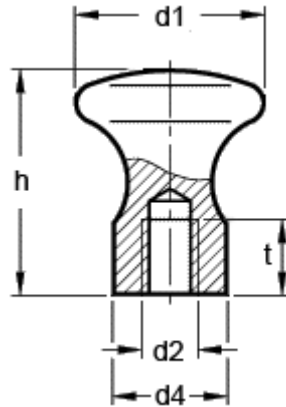

Article number: 20149453

Description: E+G Waist shaped knob GN 75-36-M10-D

Measures

d1 = 36
d2 = M10
d4 = 20
h = 42
t min = 15